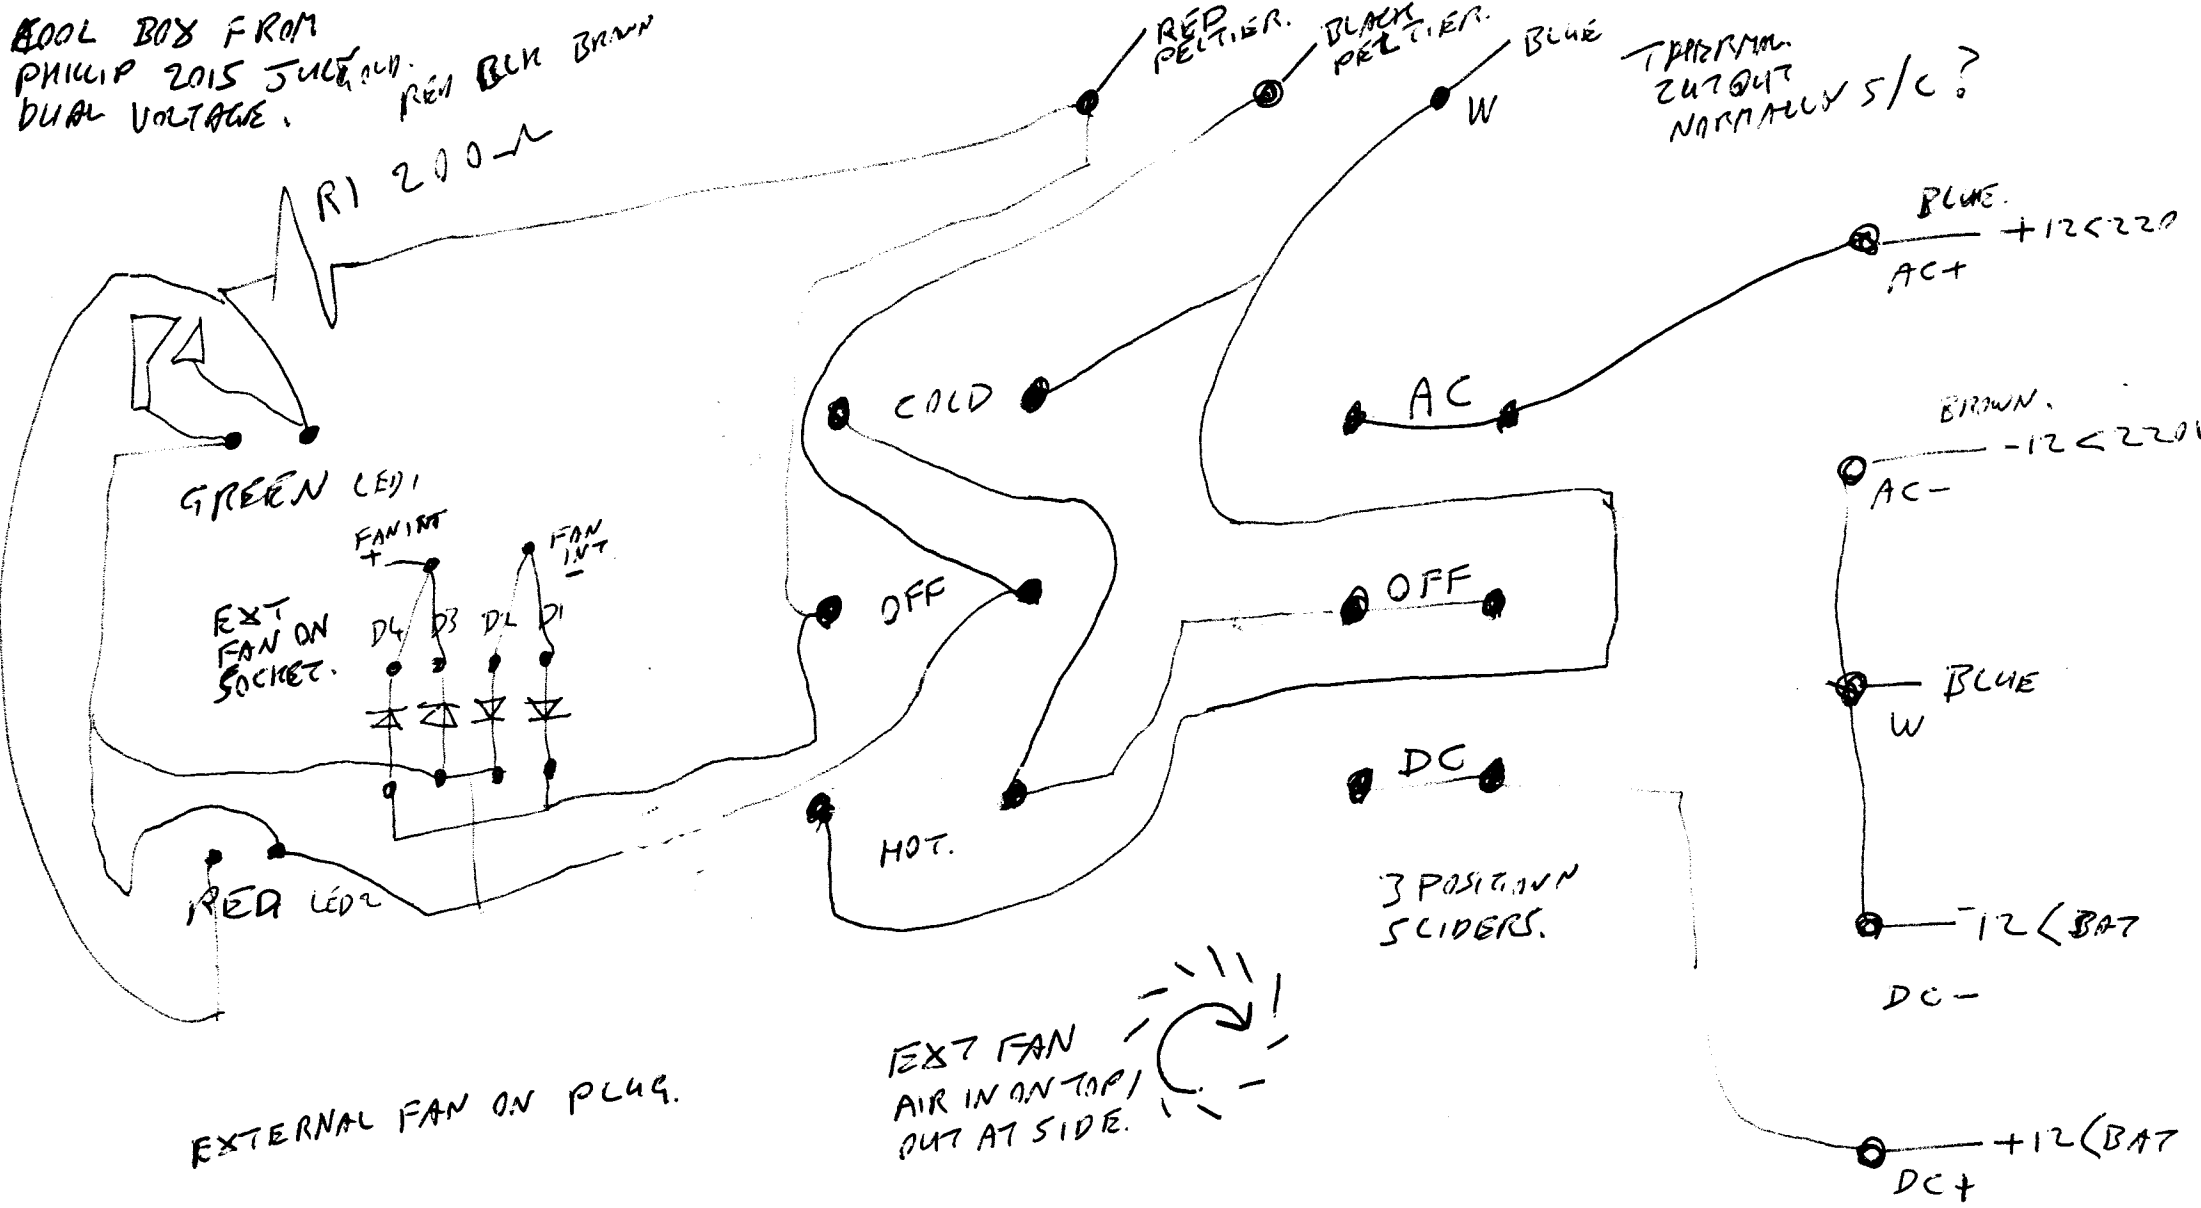

COOL BOX FROM PHILIP 2015 JULY. DUAL VOLTAGE. RED BLK BROWN

TYPICAL ZU7047 NORMALLY 5/C?

EXTERNAL FAN ON PLUG.

EXT FAN AIR IN ON TOP / OUT AT SIDE.

INT FAN WIRES OFF BACK.

QB693B